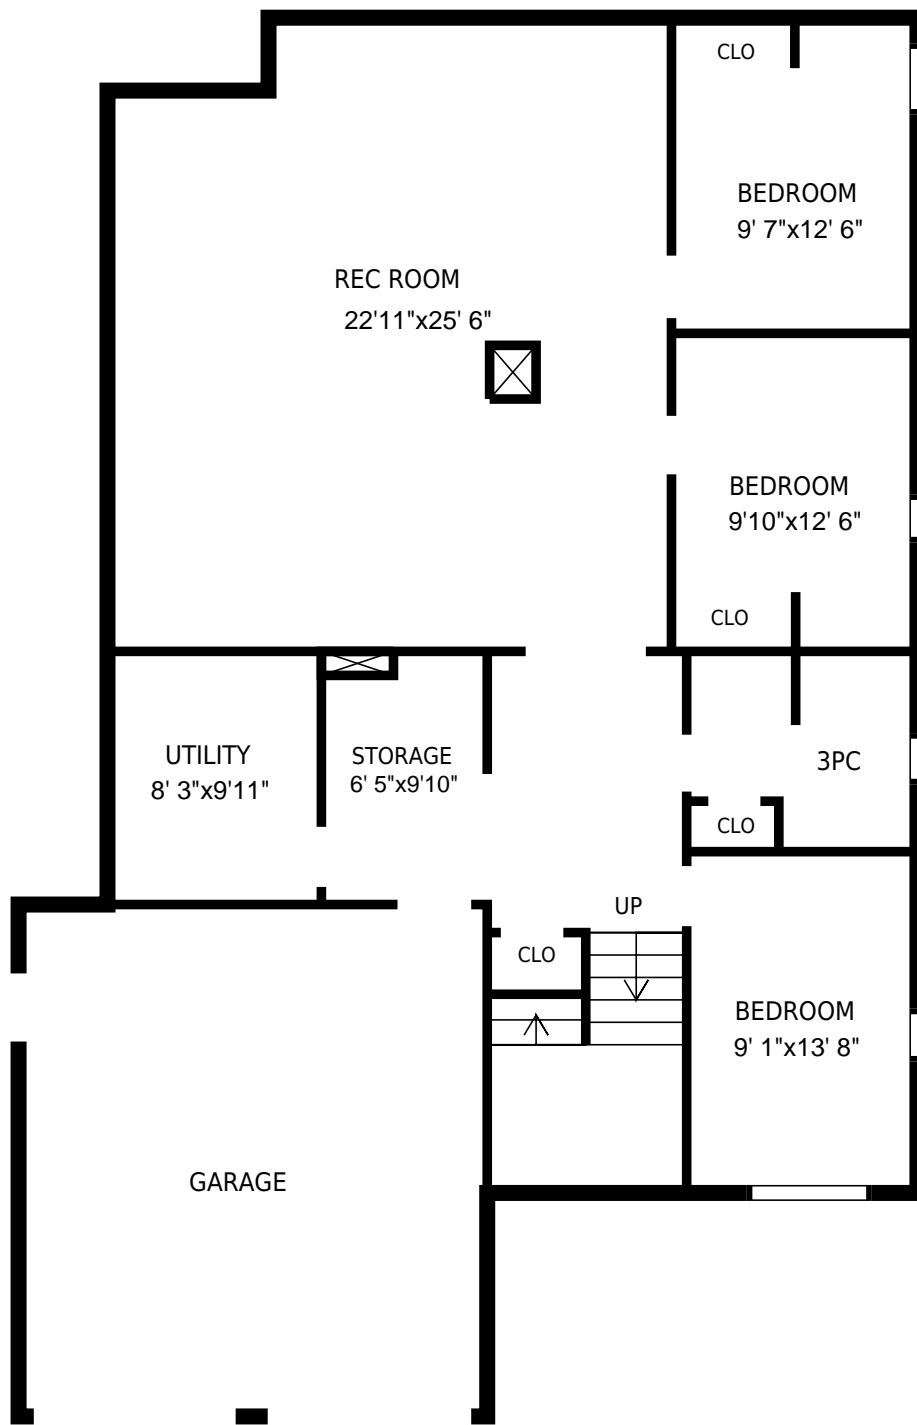

<b>161 Tanners Dr, Acton, ON</b> <b>Main floor</b>		PREPARED FOR: Will Wilkinson Sales Representative Re/Max Hallmark Realty
Usable Floor Area (UFA): Gross Floor Area (GFA):	1830 sq. ft 2000 sq. ft	PREPARED ON: Mar, 2016
All rooms dimensions and floor areas must be considered approximate and are subject to independent verification. For method of measurement please see <a href="http://youriguide.com/measure/">http://youriguide.com/measure/</a> .		

161 Tanners Dr, Acton, ON

Lower floor

PREPARED FOR:  
Will Wilkinson  
Sales Representative  
Re/Max Hallmark Realty

Usable Floor Area (UFA): 1360 sq. ft  
Gross Floor Area (GFA): 1500 sq. ft

PREPARED ON:  
Mar, 2016

All rooms dimensions and floor areas must be considered approximate and are subject to independent verification. For method of measurement please see <http://youriguide.com/measure/>.