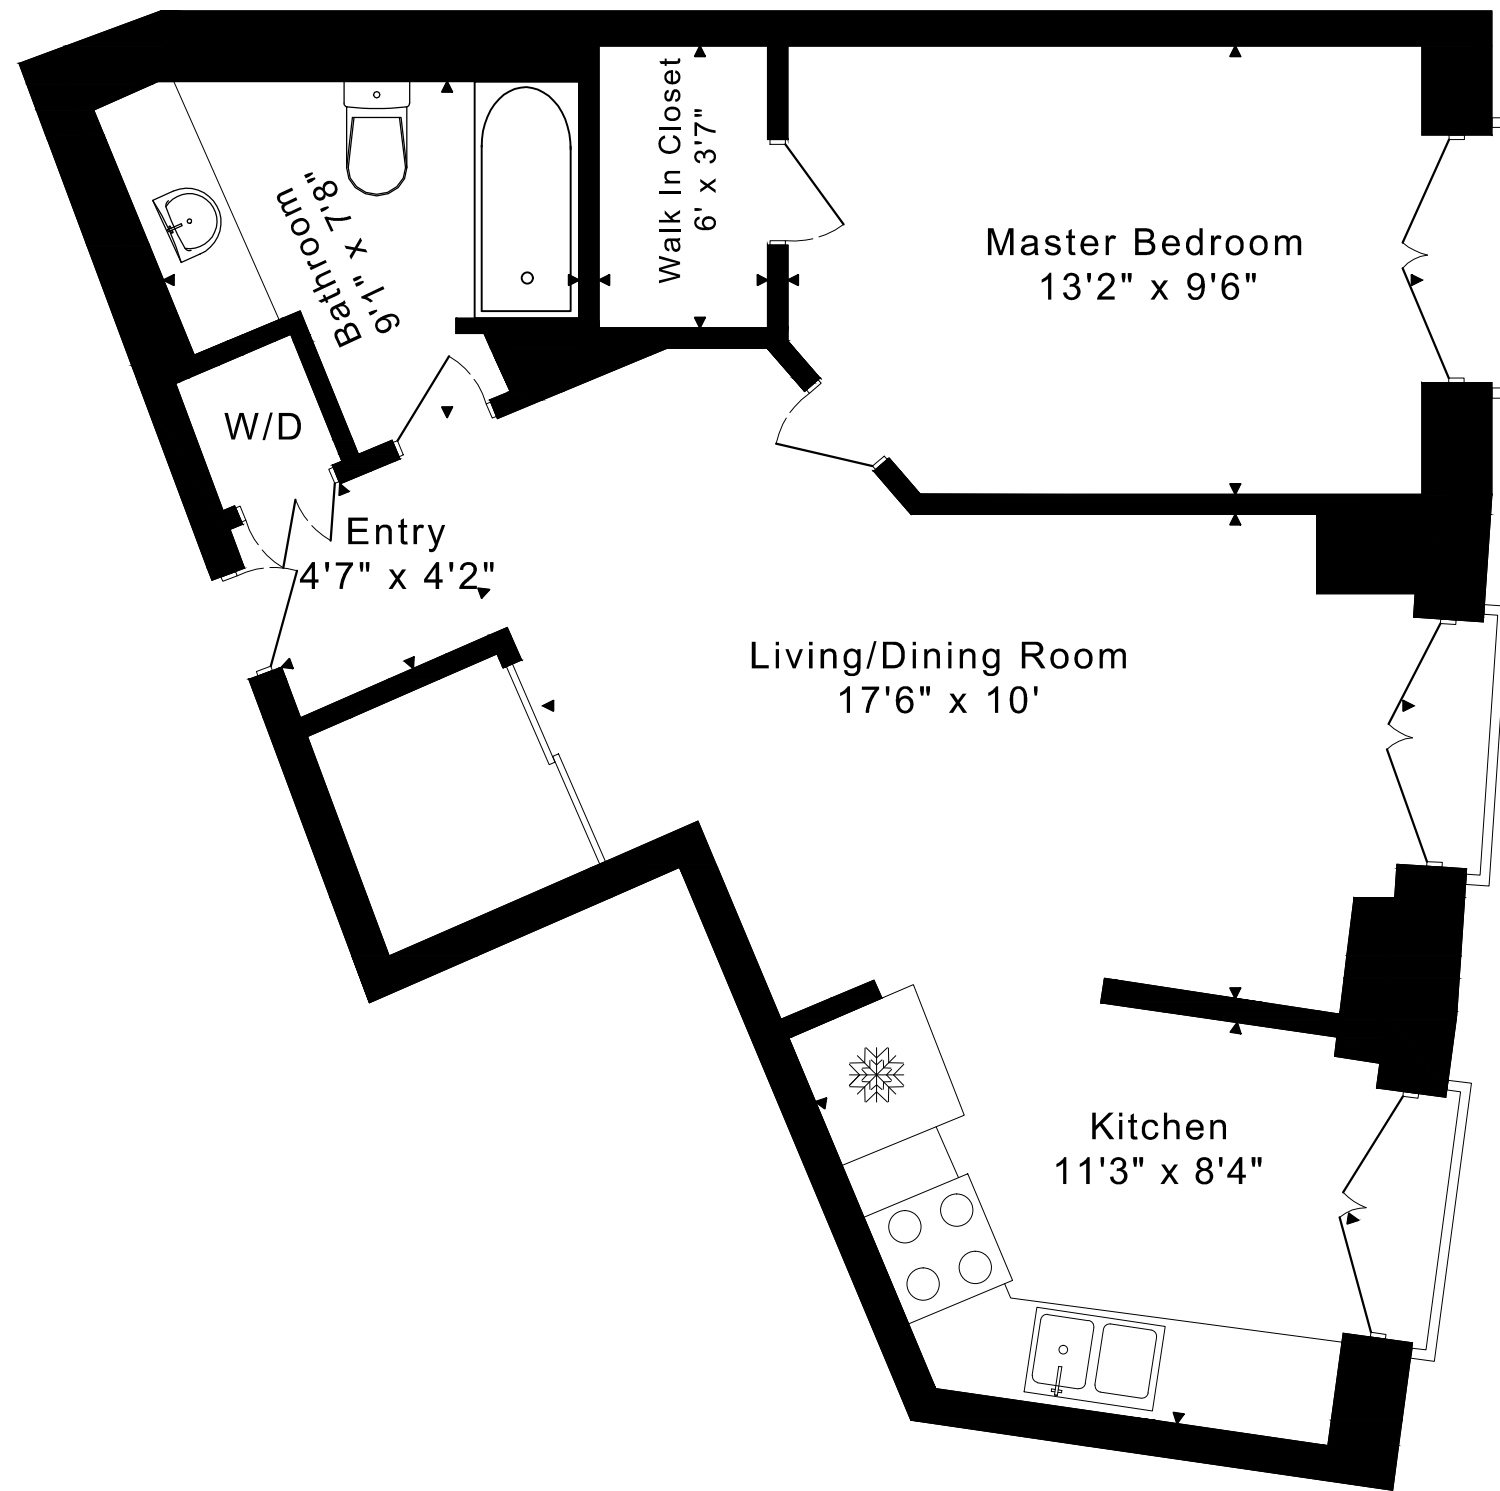

115 RICHMOND STREET EAST UNIT 1007 FLOOR PLANS

CAPTURED ON: 7 AUG 2020
DIMENSIONS ARE APPROXIMATE AND SHOULD BE CONSIDERED
ILLUSTRATIVE ONLY.

590 Sq. Ft.