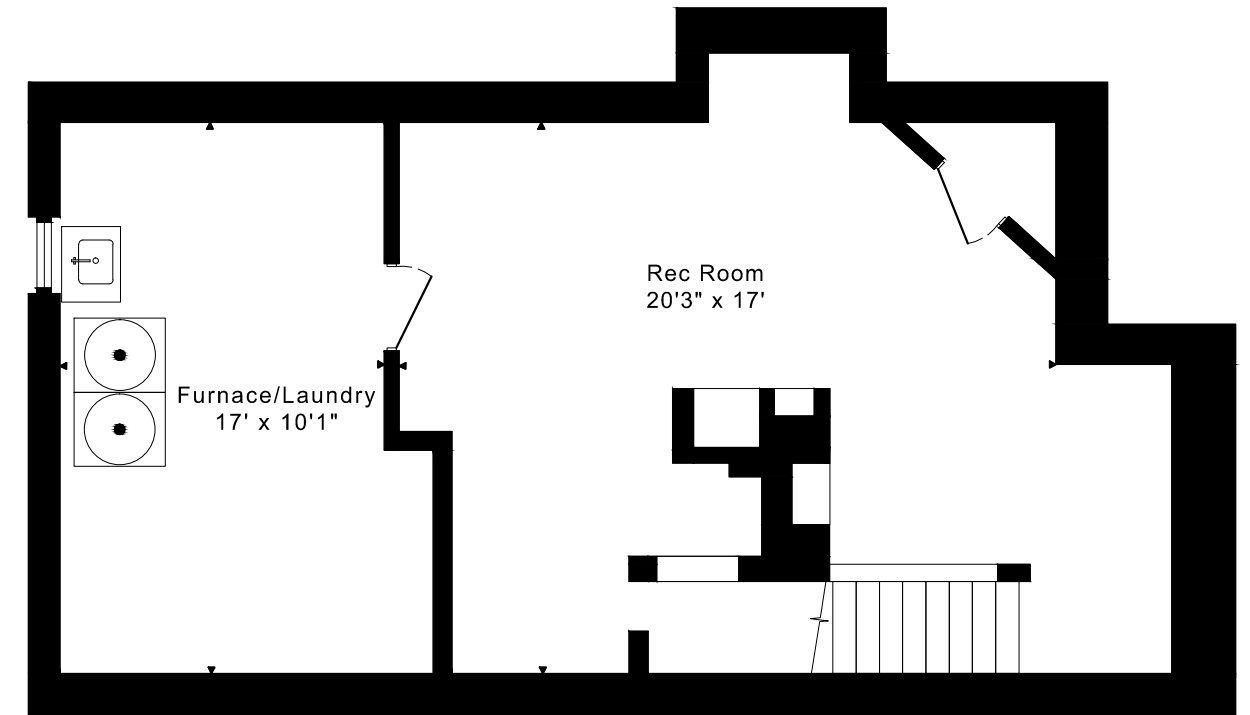

1304 VALERIE CRESCENT FLOOR PLANS

SECOND FLOOR
840 SQUARE FEET

LOWER FLOOR
715 SQUARE FEET

MAIN FLOOR
715 SQUARE FEET

CAPTURED ON: 3 SEP 2020
DIMENSIONS ARE APPROXIMATE AND SHOULD BE CONSIDERED
ILLUSTRATIVE ONLY.

1555 sq ft + 715 sq ft
BELOW GRADE