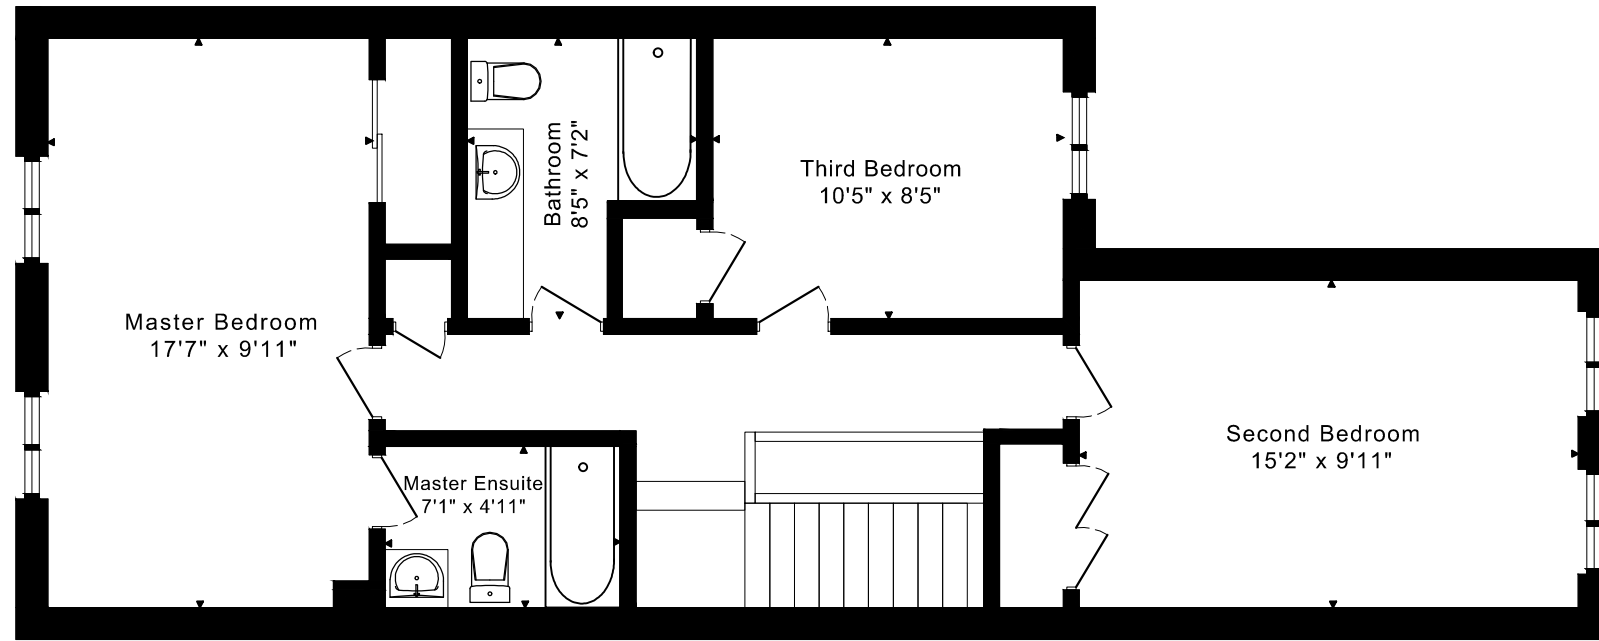

1304 VALERIE CRESCENT FLOOR PLANS

SECOND FLOOR
840 SQUARE FEET

LOWER FLOOR
715 SQUARE FEET

MAIN FLOOR
715 SQUARE FEET

CAPTURED ON: 3 SEP 2020
DIMENSIONS ARE APPROXIMATE AND SHOULD BE CONSIDERED
ILLUSTRATIVE ONLY.

1555 sq ft + 715 sq ft
BELOW GRADE