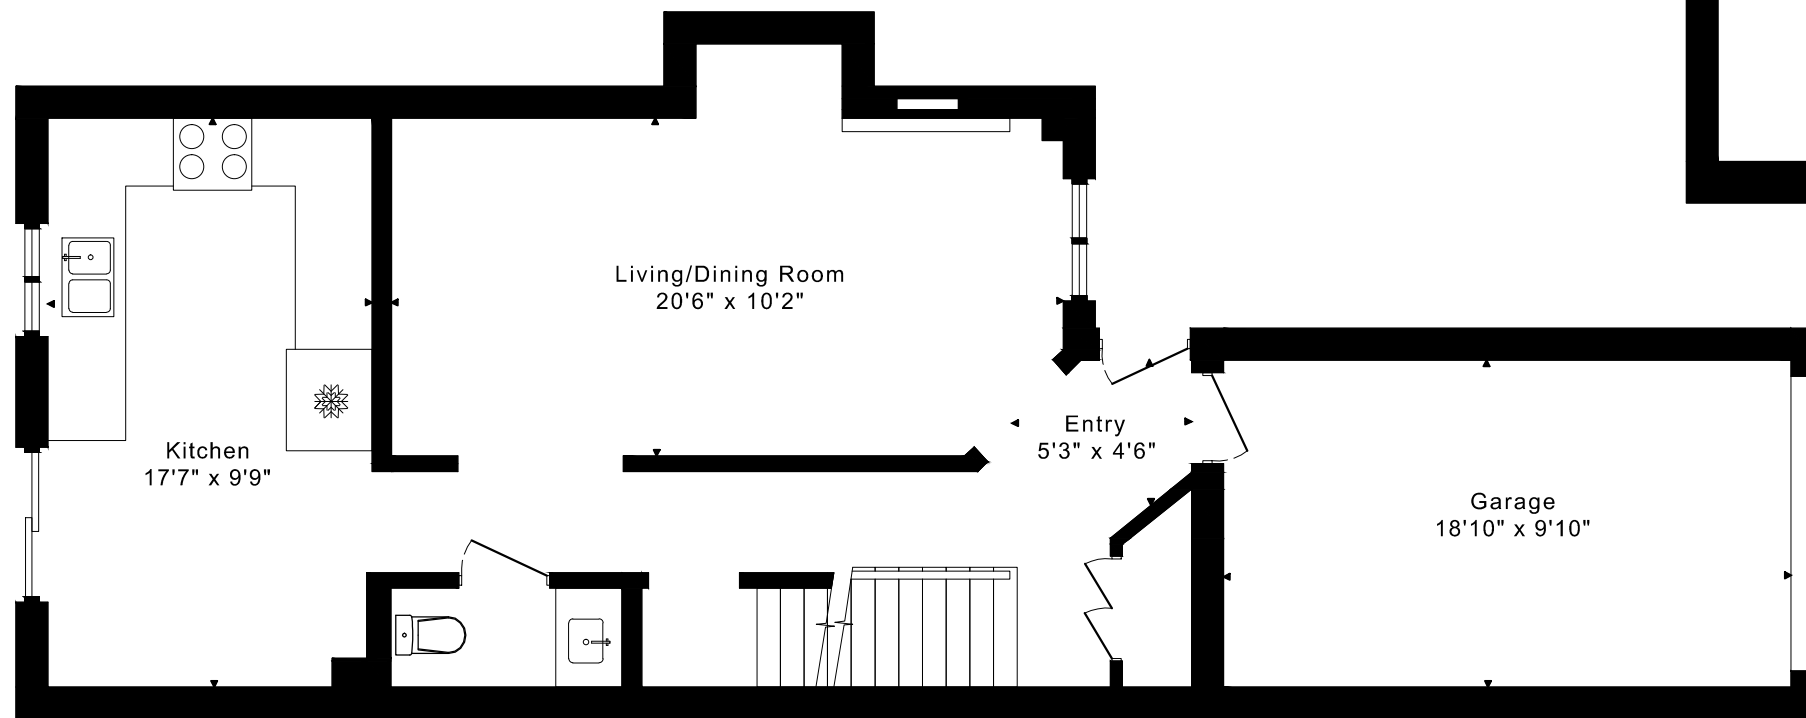

1304 VALERIE CRESCENT FLOOR PLANS

SECOND FLOOR
840 SQUARE FEET

LOWER FLOOR
715 SQUARE FEET

MAIN FLOOR
715 SQUARE FEET

CAPTURED ON: 3 SEP 2020
DIMENSIONS ARE APPROXIMATE AND SHOULD BE CONSIDERED
ILLUSTRATIVE ONLY.

1555 sq ft + 715 sq ft
BELOW GRADE