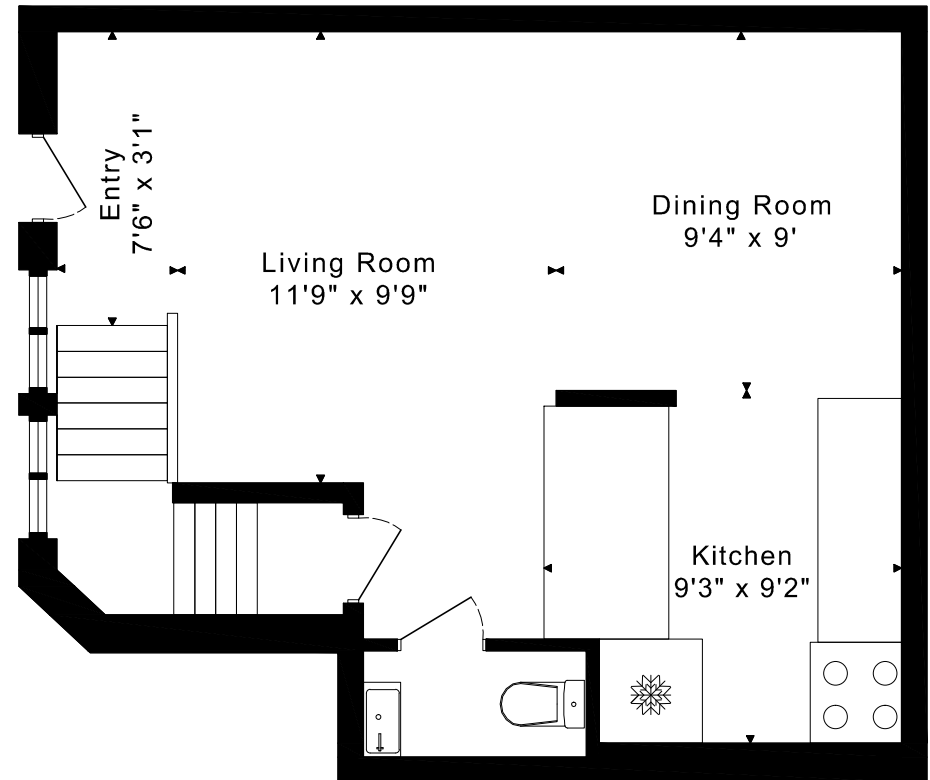

21 PIRANDELLO STREET UNIT 1240 FLOOR PLANS

SECOND FLOOR
405 SQUARE FEET

MAIN FLOOR
413 SQUARE FEET

CAPTURED ON: 21 OCT 2020
DIMENSIONS ARE APPROXIMATE AND SHOULD BE CONSIDERED
ILLUSTRATIVE ONLY.

818 Sq. Ft.