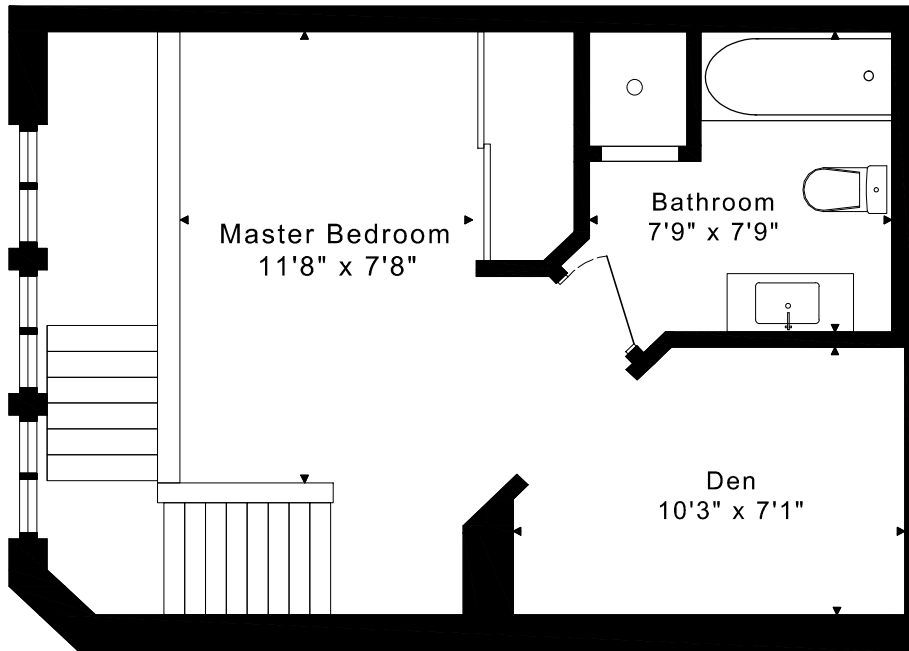

21 PIRANDELLO STREET UNIT 1240 FLOOR PLANS

SECOND FLOOR
405 SQUARE FEET

MAIN FLOOR
413 SQUARE FEET

CAPTURED ON: 21 OCT 2020
DIMENSIONS ARE APPROXIMATE AND SHOULD BE CONSIDERED
ILLUSTRATIVE ONLY.

818 Sq. Ft.