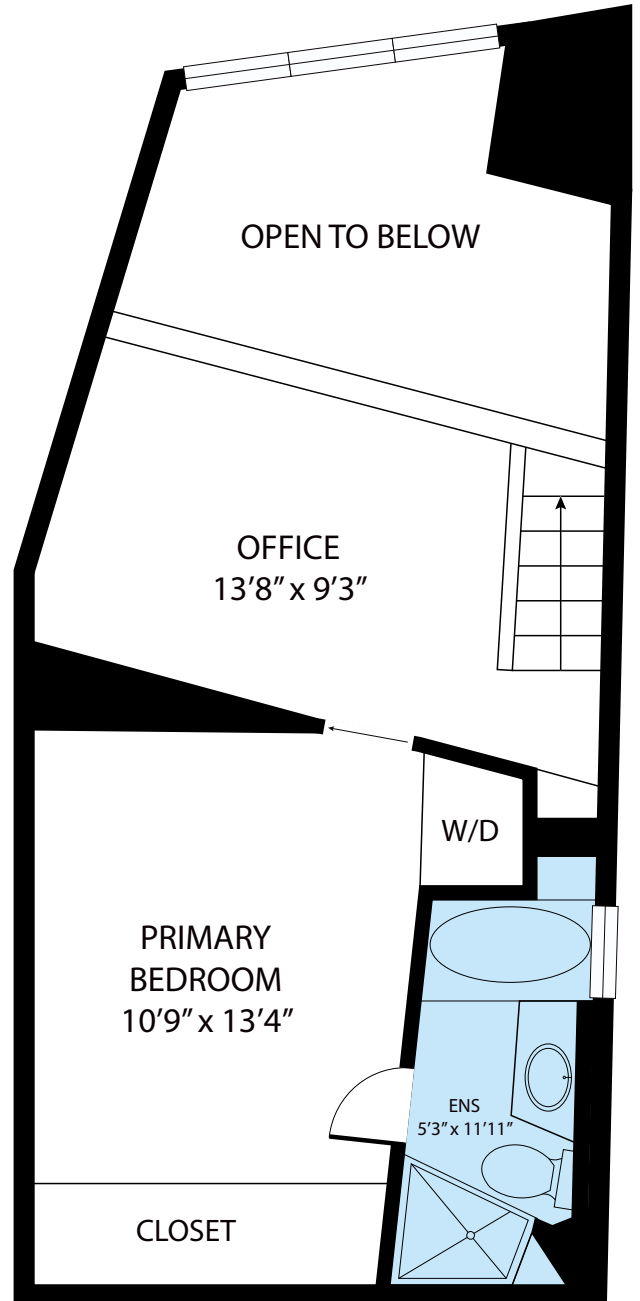

MAIN FLOOR

FLOOR 2

160 Fallingbrook Road #407, Toronto M1N 2V1  
 TOTAL APPROX. TOTAL FINISHED 1,046 SQ.FT  
 SIZES AND DIMENSIONS ARE APPROXIMATE, ACTUAL MAY VARY.

MAIN FLOOR : 596 SQ.FT  
 FLOOR 2 : 450 SQ.FT  
 TOTAL AREA : 1,046 SQ.FT