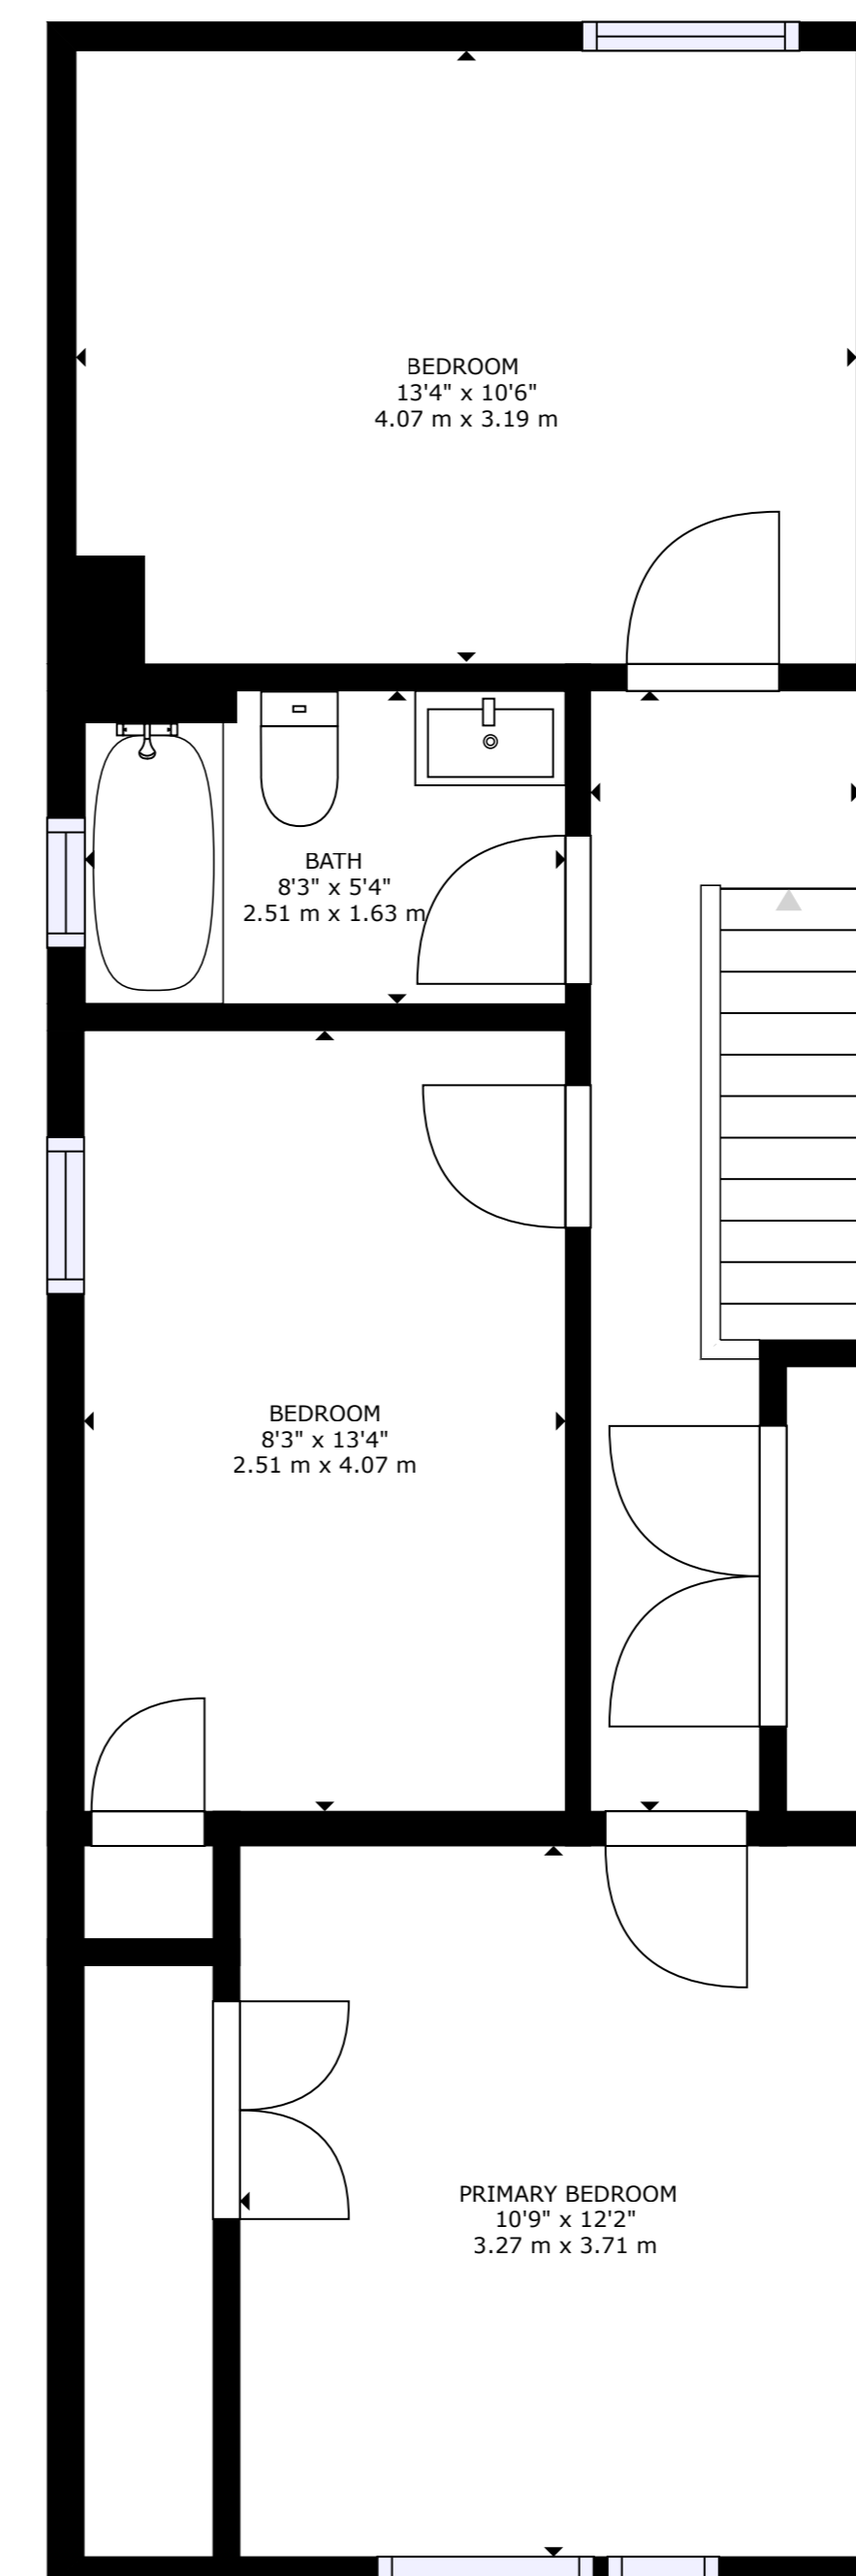

FLOOR 1

FLOOR 2

FLOOR 3

GROSS INTERNAL AREA
 FLOOR 1: 416 sq. ft, 39 m2, FLOOR 2: 502 sq. ft, 47 m2
 FLOOR 3: 573 sq. ft, 53 m2, EXCLUDED AREAS:
 PATIO: 440 sq. ft, 41 m2
 TOTAL: 1491 sq. ft, 139 m2
 SIZES AND DIMENSIONS ARE APPROXIMATE, ACTUAL MAY VARY.