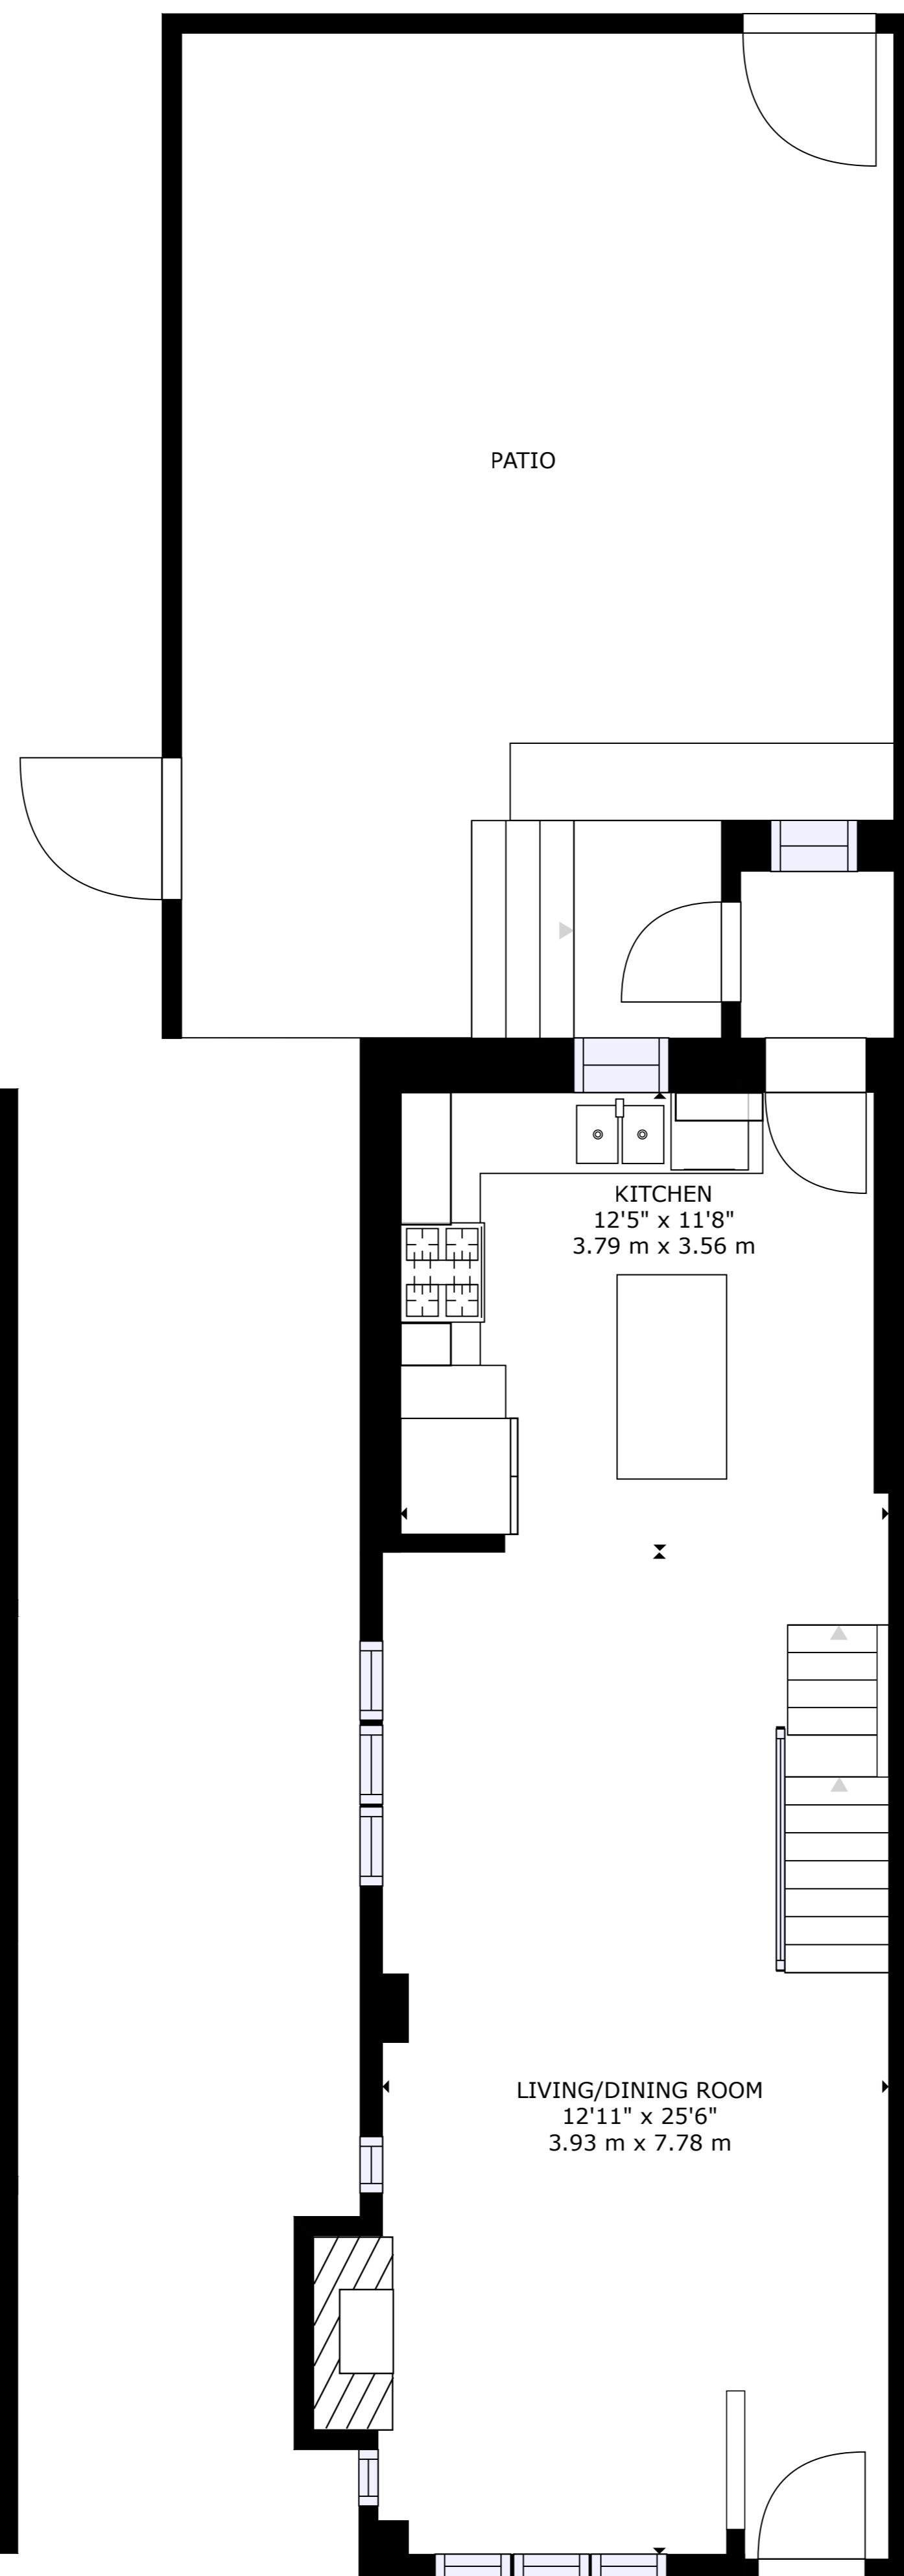

FLOOR 1

FLOOR 2

FLOOR 3

GROSS INTERNAL AREA
 FLOOR 1: 416 sq. ft, 39 m2, FLOOR 2: 502 sq. ft, 47 m2
 FLOOR 3: 573 sq. ft, 53 m2, EXCLUDED AREAS:
 PATIO: 440 sq. ft, 41 m2
 TOTAL: 1491 sq. ft, 139 m2
 SIZES AND DIMENSIONS ARE APPROXIMATE, ACTUAL MAY VARY.